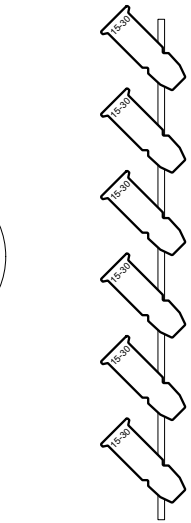

SR Upper Circle Box

SR Grand Circle Box

SR Stalls Box

SL Stalls Box

SL Grand Circle Box

SL Upper Circle Box

SR Upper Circle Boom

SR Grand Circle Boom

SR Turret

SL Grand Circle Boom

SL Turret

SL Upper Circle Boom

SR Gallery

SL Gallery

Fixture	Quantity
 Victor Follow Spot	2
 S4 Zm 15°-30°	22
 S4-10°	12
 S4-14°	12

Follow Spots

2 x Robert Juliat Victor Spots

Gallery Bridge