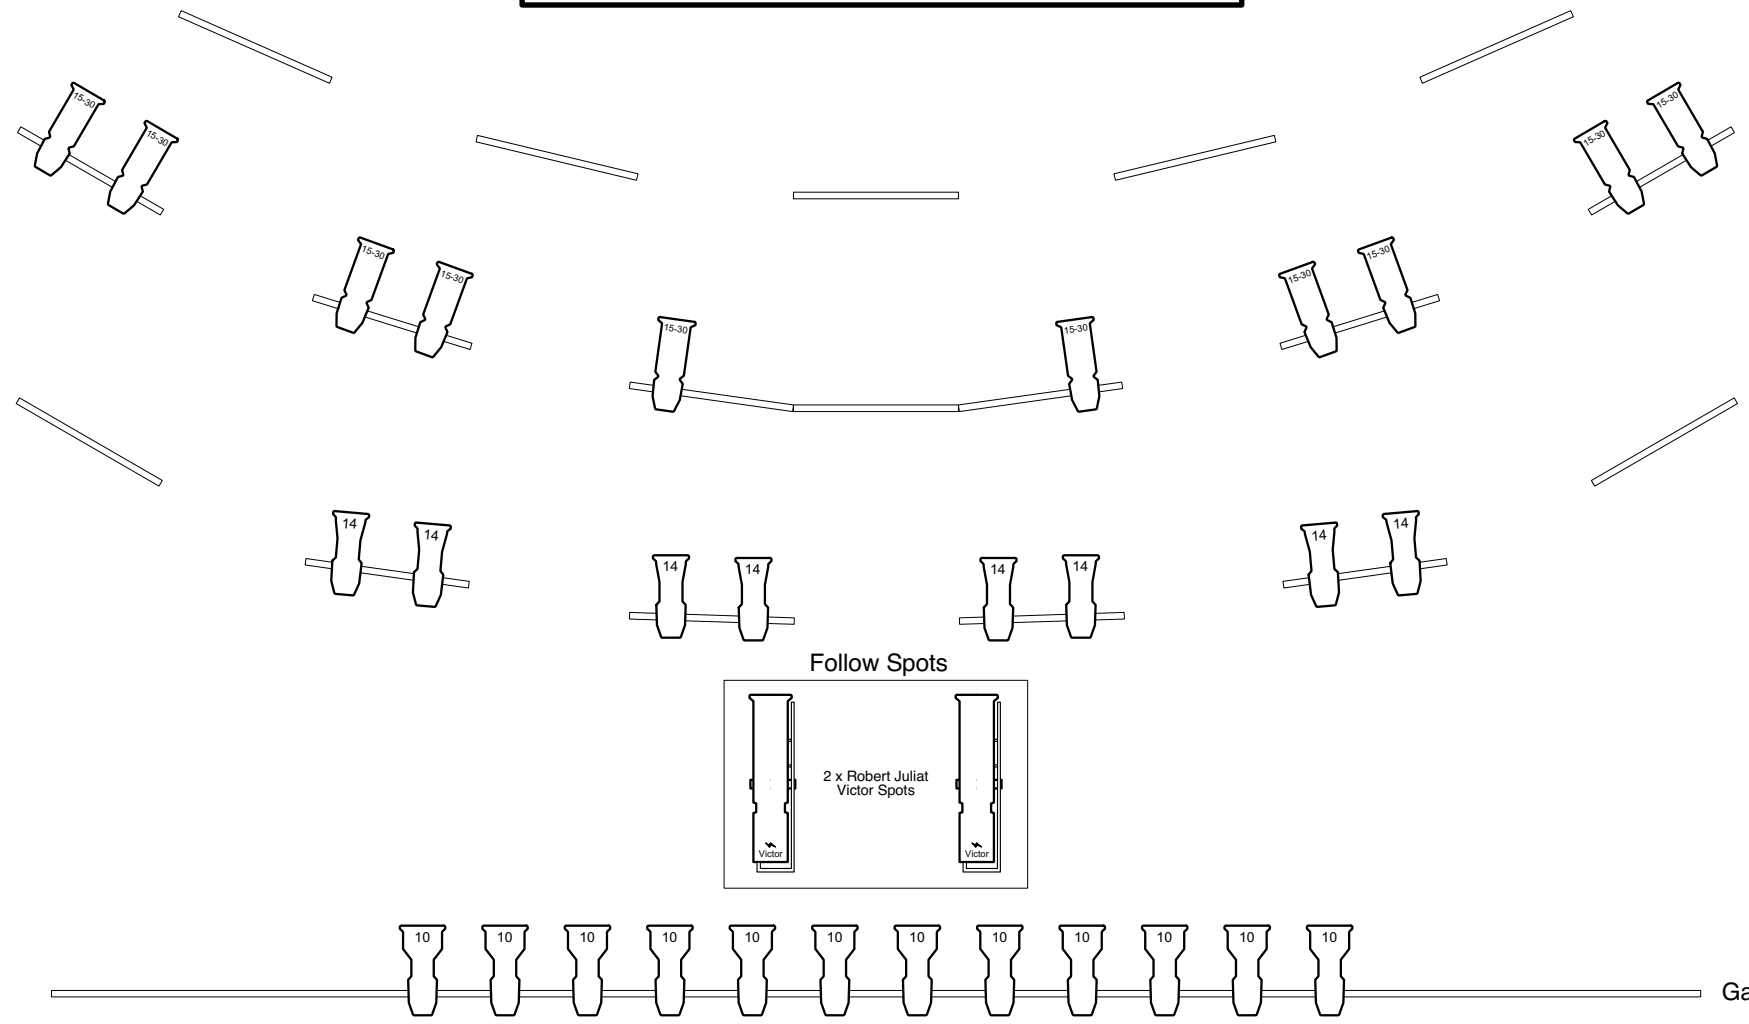

SR Upper Circle Box

SR Grand Circle Box

SR Stalls Box

SL Stalls Box

SL Grand Circle Box

SL Upper Circle Box

SR Upper Circle Boom

SR Grand Circle Boom

SR Turret

SL Grand Circle Boom

SL Turret

SL Upper Circle Boom

SR Gallery

SL Gallery

Fixture	Quantity
 Victor Follow Spot	2
 S4 Zm 15°-30°	22
 S4-10°	12
 S4-14°	12

Follow Spots

2 x Robert Juliat Victor Spots

Gallery Bridge