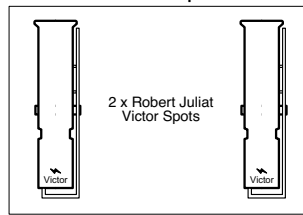

SR Upper Circle Box

SR Grand Circle Box

SR Stalls Box

SL Stalls Box

SL Grand Circle Box

SL Upper Circle Box

SR Upper Circle Boom

SR Grand Circle Boom

SR Turret

SL Grand Circle Boom

SL Turret

SL Upper Circle Boom

SR Gallery

SL Gallery

Fixture	Quantity
 Victor Follow Spot	2
 S4 Zm 15°-30°	22
 S4-10°	12
 S4-14°	12

Follow Spots