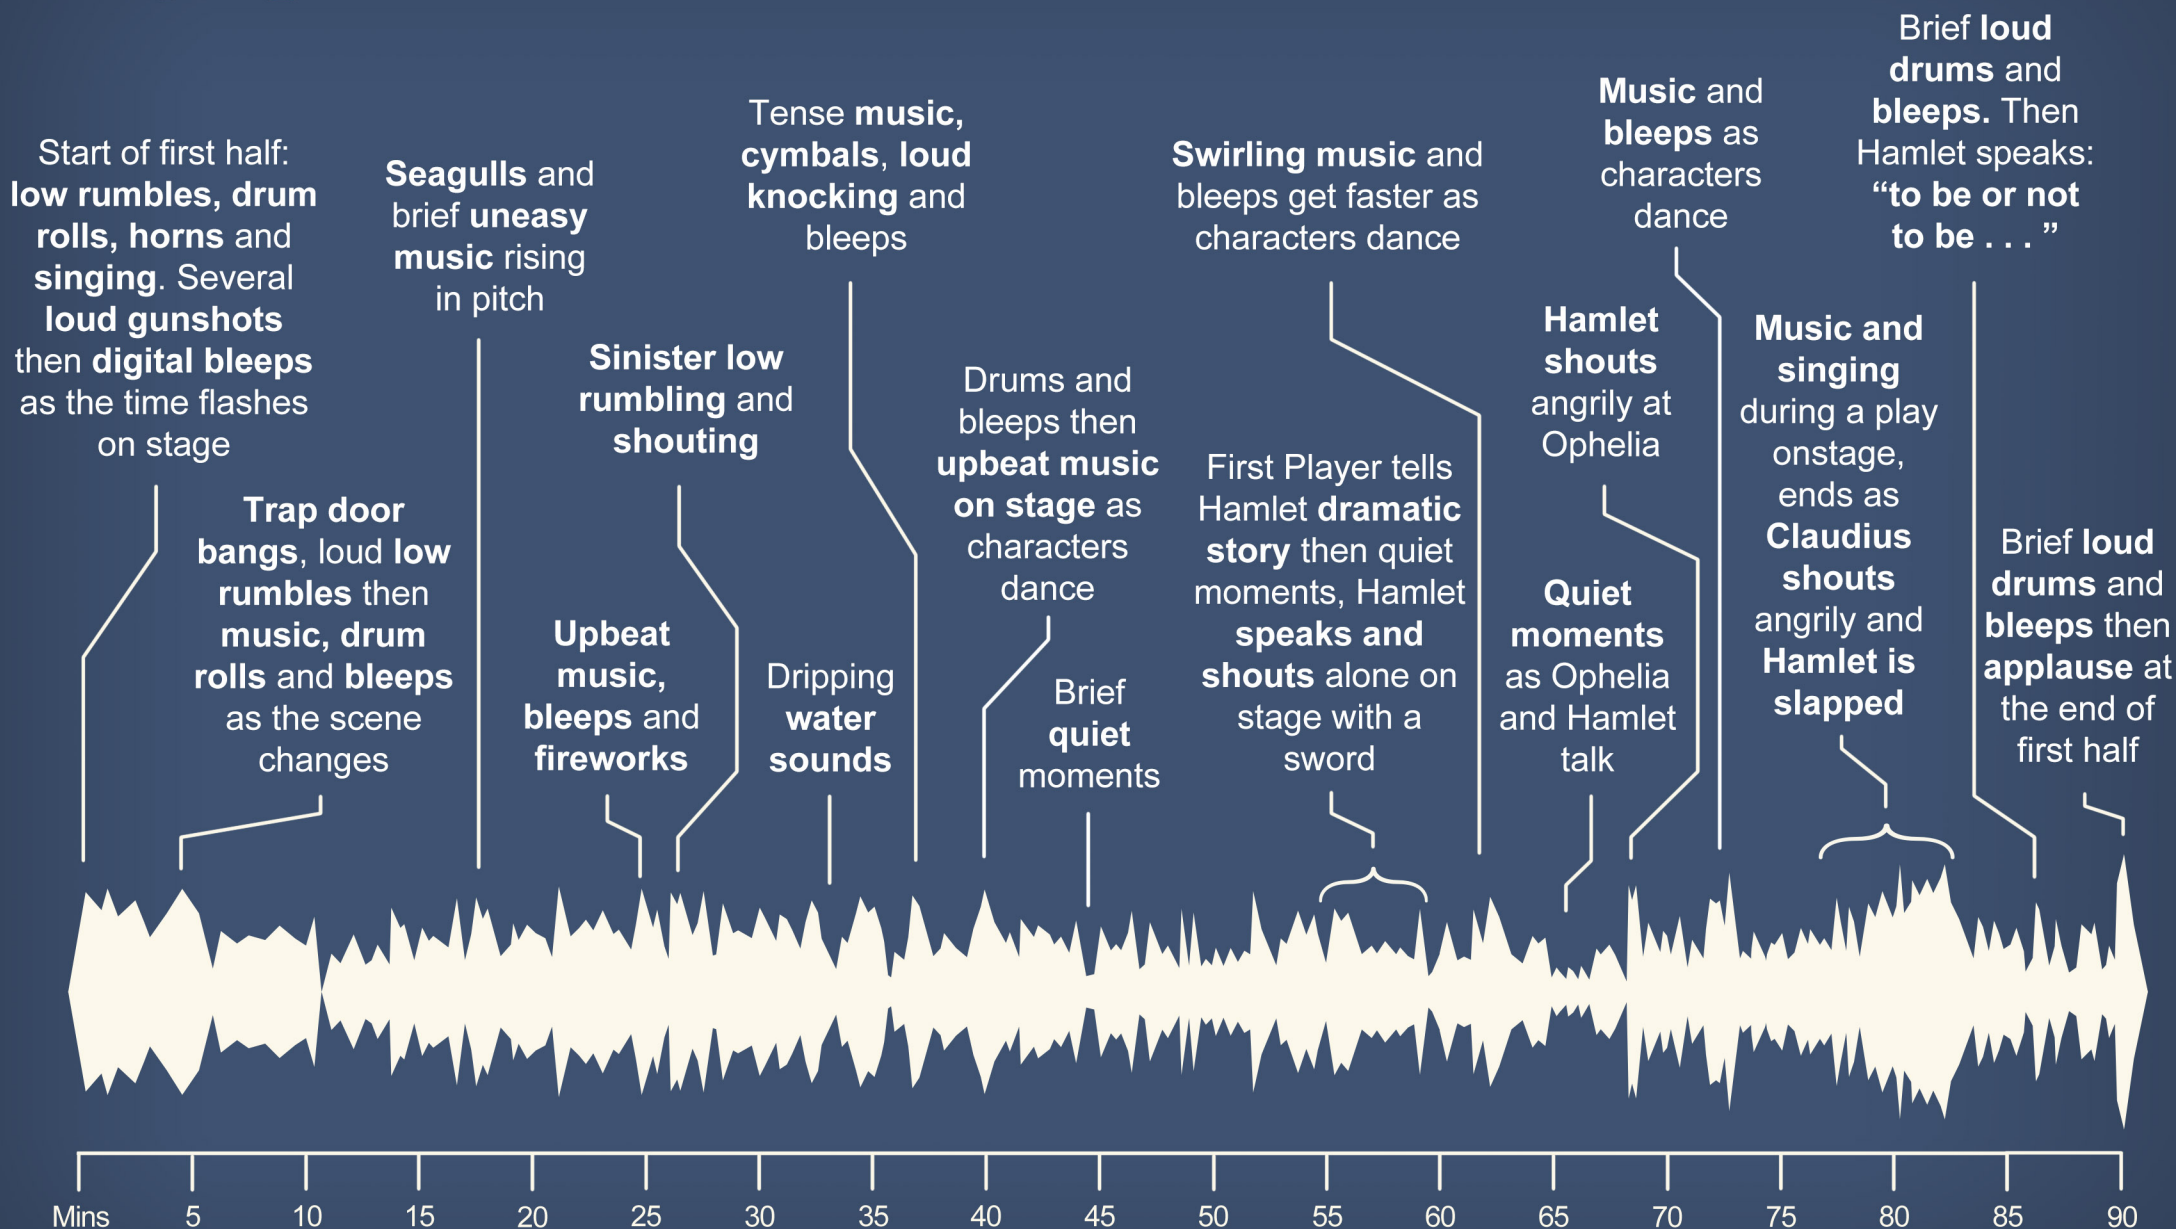

Hamlet

Sonic Story - First Half

This graphic tells the ‘Sonic Story’ of *Hamlet*. It highlights loud and quiet moments from the performance and moments when the sound changes suddenly.

Hamlet

Sonic Story - Second Half